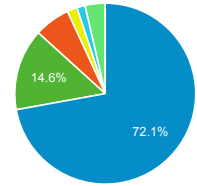

22,493
% of Total: 100.00% (22,493)

Unique Visitors

5,737
% of Total: 100.00% (5,737)

Avg. Pages / Visit

3.49
Avg for View: 3.49 (0.00%)

Avg. Time on Page

00:00:41
Avg for View: 00:00:41 (0.00%)

Bounce Rate

56.24%
Avg for View: 56.24% (0.00%)

Top Pages

| Page Title | Pageviews | Bounce Rate |
|--|-----------|-------------|
| FLETA | 4,286 | 38.76% |
| Training FLETA | 1,638 | 56.10% |
| Accredited Programs FLETA | 915 | 48.95% |
| The FLETA Process FLETA | 636 | 35.29% |
| Accredited Academies FLETA | 619 | 35.71% |
| Accreditation FLETA | 535 | 38.10% |
| Federal Background Investigator Training Program FLETA | 495 | 39.46% |
| Special Agent Basic Training Program (NCIS) FLETA | 470 | 60.40% |
| DHS Intelligence Training Academy FLETA | 448 | 35.00% |
| VA Police Officer Standardized Training (formerly Basic Police Officer Course) FLETA | 448 | 61.76% |

Visits by Social Network

| Social Network | Sessions |
|----------------|----------|
| Facebook | 23 |
| Twitter | 8 |
| LinkedIn | 5 |
| YouTube | 5 |

Visits by Source

google (direct) bing
yahoo fletc.gov Other