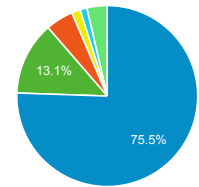

## Visits by Social Network

Social Network	Sessions
Facebook	105
LinkedIn	14
YouTube	2

## Total Visits

**7,892**

% of Total: 100.00% (7,892)

## Visits by Source

google (direct) bing  
yahoo duckduckgo Other