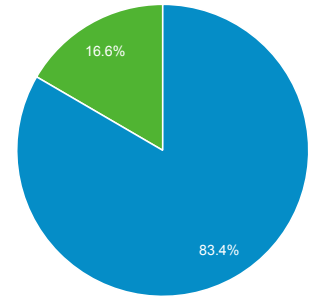

Language	Sessions	% Sessions
1. en-us	6,468	97.19%
2. en-gb	59	0.89%
3. en-ca	16	0.24%
4. es	15	0.23%
5. en	6	0.09%
6. en-au	6	0.09%
7. es-419	6	0.09%
8. fr	6	0.09%
9. de	4	0.06%
10. hu-hu	4	0.06%