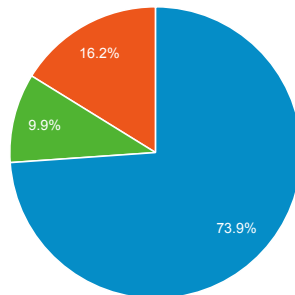

Bounce Rate

55.63%
Site Avg: 55.63% (0.00%)

New vs. Returned Visitors

■ New Visitor ■ Returning Visitor

Avg. Visits per Visitor

■ 1 ■ 2 ■ Other

Total Pageviews

Page Title	Pageviews	Bounce Rate
Welcome to FLETA — Federal Law Enforcement Training Accreditation	1,510	37.73%
Accredited Programs — Federal Law Enforcement Training Accreditation	719	66.14%
About FLETA — Federal Law Enforcement Training Accreditation	400	26.53%
Federal Law Enforcement Training Accreditation	399	55.88%
Accredited Academies — Federal Law Enforcement Training Accreditation	377	62.00%

Visits by Social Network

Social Network	Sessions
Facebook	62
LinkedIn	10
StumbleUpon	2

Visits and Bounce Rate by Source / Medium

Source / Medium	Sessions	Bounce Rate
google / organic	1,184	56.84%
(direct) / (none)	640	54.84%
bing / organic	135	47.41%
yahoo / organic	88	48.86%
feedburner / feed	69	44.93%
fletc.gov / referral	61	45.90%
m.facebook.com / referral	44	86.36%
wood.army.mil / referral	32	71.88%
ignet.gov / referral	25	92.00%
en.wikipedia.org / referral	21	71.43%