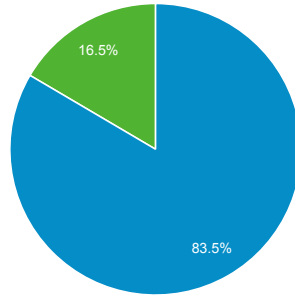

Pageviews

9,057
% of Total: 100.00% (9,057)

Unique Visitors

1,989
% of Total: 100.00% (1,989)

Avg. Pages / Visit

3.68
Site Avg: 3.68 (0.00%)

Avg. Time on Page

00:00:50
Site Avg: 00:00:50 (0.00%)

Bounce Rate

55.63%
Site Avg: 55.63% (0.00%)

New vs. Returned Visitors

■ New Visitor ■ Returning Visitor

Avg. Visits per Visitor

■ 1 ■ 2 ■ Other

Total Pageviews

Page Title	Pageviews	Bounce Rate
Welcome to FLETA — Federal Law Enforcement Training Accreditation	1,510	37.73%
Accredited Programs — Federal Law Enforcement Training Accreditation	719	66.14%
About FLETA — Federal Law Enforcement Training Accreditation	400	26.53%
Federal Law Enforcement Training Accreditation	399	55.88%
Accredited Academies — Federal Law Enforcement Training Accreditation	377	62.00%