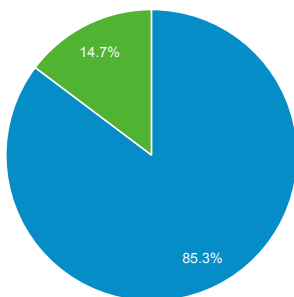

Pageviews

10,341
% of Total: 100.00% (10,341)

Unique Visitors

2,159
% of Total: 100.00% (2,159)

Avg. Pages / Visit

3.98
Site Avg: 3.98 (0.00%)

Avg. Time on Page

00:00:43
Site Avg: 00:00:43 (0.00%)

Bounce Rate

55.41%
Site Avg: 55.41% (0.00%)

New vs. Returned Visitors

■ New Visitor ■ Returning Visitor

Avg. Visits per Visitor

■ 1 ■ 2 ■ Other

Total Pageviews

Page Title	Pageviews	Bounce Rate
Welcome to FLETA — Federal Law Enforcement Training Accreditation	1,939	36.41%
Accredited Programs — Federal Law Enforcement Training Accreditation	600	64.14%
Federal Law Enforcement Training Accreditation	589	70.67%
Training — Federal Law Enforcement Training Accreditation	463	63.64%
About FLETA — Federal Law Enforcement Training Accreditation	399	28.12%