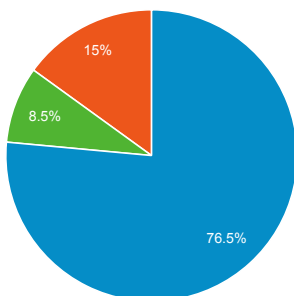

Bounce Rate

55.41%
Site Avg: 55.41% (0.00%)

New vs. Returned Visitors

■ New Visitor ■ Returning Visitor

Avg. Visits per Visitor

■ 1 ■ 2 ■ Other

Total Pageviews

Page Title	Pageviews	Bounce Rate
Welcome to FLETA — Federal Law Enforcement Training Accreditation	1,939	36.41%
Accredited Programs — Federal Law Enforcement Training Accreditation	600	64.14%
Federal Law Enforcement Training Accreditation	589	70.67%
Training — Federal Law Enforcement Training Accreditation	463	63.64%
About FLETA — Federal Law Enforcement Training Accreditation	399	28.12%

Visits by Social Network

Social Network	Sessions
LinkedIn	54
Facebook	6
Twitter	6
StumbleUpon	3
YouTube	1

Visits and Bounce Rate by Source / Medium

Source / Medium	Sessions	Bounce Rate
google / organic	1,170	59.57%
(direct) / (none)	596	53.36%
portal.fletcnet.dhs.gov / referral	158	34.81%
bing / organic	147	56.46%
fletc.gov / referral	88	39.77%
yahoo / organic	80	52.50%
linkedin.com / referral	54	79.63%
vaww.little-rock.med.va.gov / referral	47	42.55%
feedburner / feed	38	31.58%
en.wikipedia.org / referral	25	72.00%