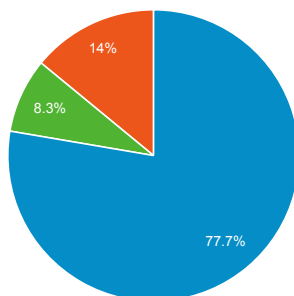

Avg. Visits per Visitor

■ 1 ■ 2 ■ Other

Total Pageviews

Page Title	Pageviews	Bounce Rate
Welcome to FLETA — Federal Law Enforcement Training Accreditation	1,348	37.57%
Federal Law Enforcement Training Accreditation	483	37.50%
Accredited Programs — Federal Law Enforcement Training Accreditation	459	61.65%
Training — Federal Law Enforcement Training Accreditation	402	25.00%
About FLETA — Federal Law Enforcement Training Accreditation	367	52.08%

Visits by Social Network

Social Network	Sessions
LinkedIn	7
Facebook	4
StumbleUpon	1

Visits and Bounce Rate by Source / Medium

Source / Medium	Sessions	Bounce Rate
google / organic	1,127	59.72%
(direct) / (none)	523	52.58%
bing / organic	114	49.12%
yahoo / organic	82	50.00%
fletc.gov / referral	55	45.45%
en.wikipedia.org / referral	37	35.14%
vaww.little-rock.med.va.gov / referral	30	40.00%
forums.officer.com / referral	23	86.96%
feedburner / feed	19	26.32%
wood.army.mil / referral	16	50.00%