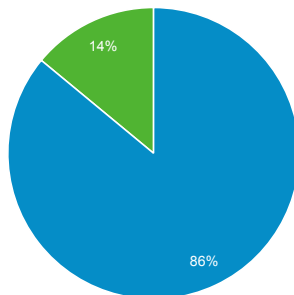

FLETA.GOV Web Performance Metrics

Sep 1, 2013 - Sep 30, 2013

All Sessions
100.00%

+ Add Segment

Total Visits

2,153
% of Total: 100.00% (2,153)

Avg. Visit Duration

00:02:33
Site Avg: 00:02:33 (0.00%)

Pageviews

8,030
% of Total: 100.00% (8,030)

Unique Visitors

1,819
% of Total: 100.00% (1,819)

Avg. Pages / Visit

3.73
Site Avg: 3.73 (0.00%)

Avg. Time on Page

00:00:56
Site Avg: 00:00:56 (0.00%)

Bounce Rate

55.92%
Site Avg: 55.92% (0.00%)

New vs. Returned Visitors

■ New Visitor ■ Returning Visitor