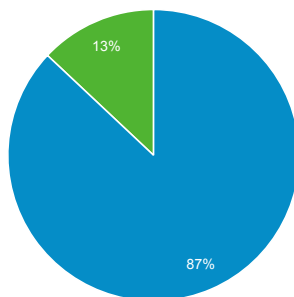

Pageviews

6,468
% of Total: 100.00% (6,468)

Unique Visitors

1,716
% of Total: 100.00% (1,716)

Avg. Pages / Visit

3.36
Site Avg: 3.36 (0.00%)

Avg. Time on Page

00:00:49
Site Avg: 00:00:49 (0.00%)

Bounce Rate

59.82%
Site Avg: 59.82% (0.00%)

New vs. Returned Visitors

■ New Visitor ■ Returning Visitor

Avg. Visits per Visitor

■ 1 ■ 2 ■ Other

Total Pageviews

Page Title	Pageviews	Bounce Rate
Welcome to FLETA — Federal Law Enforcement Training Accreditation	1,062	39.39%
Accredited Programs — Federal Law Enforcement Training Accreditation	405	62.50%
Training — Federal Law Enforcement Training Accreditation	339	25.00%
About FLETA — Federal Law Enforcement Training Accreditation	290	57.50%
Accredited Academies — Federal Law Enforcement Training Accreditation	268	51.35%