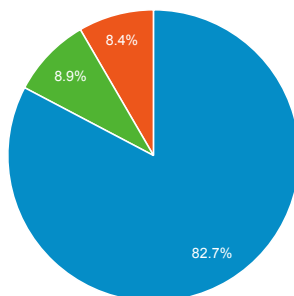

Bounce Rate

59.82%
Site Avg: 59.82% (0.00%)

New vs. Returned Visitors

■ New Visitor ■ Returning Visitor

Avg. Visits per Visitor

■ 1 ■ 2 ■ Other

Total Pageviews

Page Title	Pageviews	Bounce Rate
Welcome to FLETA — Federal Law Enforcement Training Accreditation	1,062	39.39%
Accredited Programs — Federal Law Enforcement Training Accreditation	405	62.50%
Training — Federal Law Enforcement Training Accreditation	339	25.00%
About FLETA — Federal Law Enforcement Training Accreditation	290	57.50%
Accredited Academies — Federal Law Enforcement Training Accreditation	268	51.35%

Visits by Social Network

Social Network	Sessions
LinkedIn	6
StumbleUpon	5

Visits and Bounce Rate by Source / Medium

Source / Medium	Sessions	Bounce Rate
google / organic	1,124	62.72%
(direct) / (none)	338	53.55%
bing / organic	122	57.38%
yahoo / organic	87	62.07%
fletc.gov / referral	59	54.24%
dhs.gov / referral	26	42.31%
vaww.little-rock.med.va.gov / referral	24	45.83%
en.wikipedia.org / referral	19	52.63%
wood.army.mil / referral	15	66.67%
google.com / referral	12	75.00%