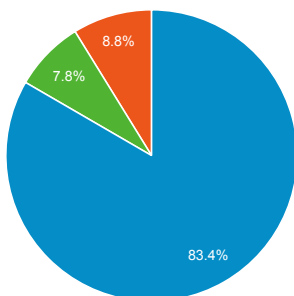

Bounce Rate

57.97%
Site Avg: 57.97% (0.00%)

New vs. Returned Visitors

New Visitor Returning Visitor

Avg. Visits per Visitor

1 2 Other

Total Pageviews

Page Title	Pageviews	Bounce Rate
Welcome to FLETA — Federal Law Enforcement Training Accreditation	982	40.00%
Accredited Programs — Federal Law Enforcement Training Accreditation	383	68.45%
Training — Federal Law Enforcement Training Accreditation	315	60.00%
Federal Law Enforcement Training Accreditation	269	55.56%
About FLETA — Federal Law Enforcement Training Accreditation	258	42.86%

Visits by Social Network

Social Network	Sessions
Facebook	2
LinkedIn	2

Visits and Bounce Rate by Source / Medium

Source / Medium	Sessions	Bounce Rate
google / organic	971	62.92%
(direct) / (none)	254	46.06%
bing / organic	107	55.14%
yahoo / organic	68	55.88%
fletc.gov / referral	62	48.39%
vaww.little-rock.med.va.gov / referral	39	41.03%
dhs.gov / referral	27	66.67%
en.wikipedia.org / referral	17	76.47%
wood.army.mil / referral	15	66.67%
forums.military.com / referral	8	25.00%