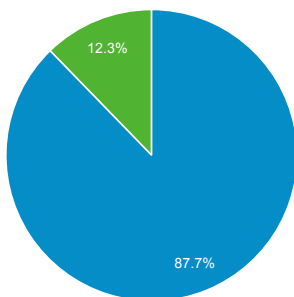

Pageviews

5,462
% of Total: 100.00% (5,462)

Unique Visitors

1,471
% of Total: 100.00% (1,471)

Avg. Pages / Visit

3.31
Site Avg: 3.31 (0.00%)

Avg. Time on Page

00:00:53
Site Avg: 00:00:53 (0.00%)

Bounce Rate

57.97%
Site Avg: 57.97% (0.00%)

New vs. Returned Visitors

New Visitor Returning Visitor

Avg. Visits per Visitor

1 2 Other

Total Pageviews

Page Title	Pageviews	Bounce Rate
Welcome to FLETA — Federal Law Enforcement Training Accreditation	982	40.00%
Accredited Programs — Federal Law Enforcement Training Accreditation	383	68.45%
Training — Federal Law Enforcement Training Accreditation	315	60.00%
Federal Law Enforcement Training Accreditation	269	55.56%
About FLETA — Federal Law Enforcement Training Accreditation	258	42.86%