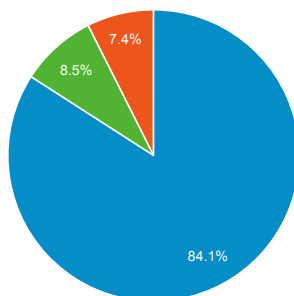

Avg. Visits per Visitor

■ 1 ■ 2 ■ Other

Total Pageviews

Page Title	Pageviews	Bounce Rate
Welcome to FLETA — Federal Law Enforcement Training Accreditation	1,292	40.52%
Accredited Programs — Federal Law Enforcement Training Accreditation	630	71.75%
Training — Federal Law Enforcement Training Accreditation	433	20.00%
About FLETA — Federal Law Enforcement Training Accreditation	326	44.74%
Accredited Academies — Federal Law Enforcement Training Accreditation	272	41.86%

Visits by Social Network

Social Network	Sessions
Facebook	26
LinkedIn	8
StumbleUpon	5
Twitter	1

Visits and Bounce Rate by Source / Medium

Source / Medium	Sessions	Bounce Rate
google / organic	1,305	61.30%
(direct) / (none)	383	50.13%
bing / organic	138	49.28%
fletc.gov / referral	55	54.55%
yahoo / organic	47	57.45%
vaww.little-rock.med.va.gov / referral	44	47.73%
en.wikipedia.org / referral	36	69.44%
dhs.gov / referral	34	58.82%
m.facebook.com / referral	17	94.12%
wood.army.mil / referral	16	37.50%