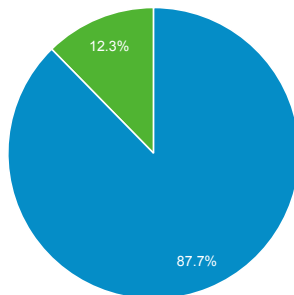

FLETA.GOV Web Performance Metrics

Jan 1, 2014 - Jan 31, 2014

All Sessions
100.00%

+ Add Segment

Total Visits

2,183
% of Total: 100.00% (2,183)

Avg. Visit Duration

00:01:45
Site Avg: 00:01:45 (0.00%)

Pageviews

7,184
% of Total: 100.00% (7,184)

Unique Visitors

1,969
% of Total: 100.00% (1,969)

Avg. Pages / Visit

3.29
Site Avg: 3.29 (0.00%)

Avg. Time on Page

00:00:46
Site Avg: 00:00:46 (0.00%)

Bounce Rate

57.99%
Site Avg: 57.99% (0.00%)

New vs. Returned Visitors

■ New Visitor ■ Returning Visitor