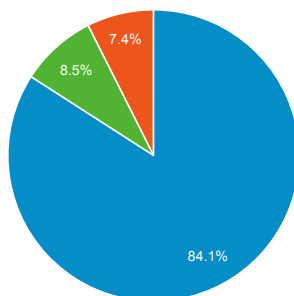

Bounce Rate

57.99%
Site Avg: 57.99% (0.00%)

New vs. Returned Visitors

■ New Visitor ■ Returning Visitor

Avg. Visits per Visitor

■ 1 ■ 2 ■ Other

Total Pageviews

Page Title	Pageviews	Bounce Rate
Welcome to FLETA — Federal Law Enforcement Training Accreditation	1,292	40.52%
Accredited Programs — Federal Law Enforcement Training Accreditation	630	71.75%
Training — Federal Law Enforcement Training Accreditation	433	20.00%
About FLETA — Federal Law Enforcement Training Accreditation	326	44.74%
Accredited Academies — Federal Law Enforcement Training Accreditation	272	41.86%

Visits by Social Network

Social Network	Sessions
Facebook	26
LinkedIn	8
StumbleUpon	5
Twitter	1

Visits and Bounce Rate by Source / Medium

Source / Medium	Sessions	Bounce Rate
google / organic	1,305	61.30%
(direct) / (none)	383	50.13%
bing / organic	138	49.28%
fletc.gov / referral	55	54.55%
yahoo / organic	47	57.45%
vaww.little-rock.med.va.gov / referral	44	47.73%
en.wikipedia.org / referral	36	69.44%
dhs.gov / referral	34	58.82%
m.facebook.com / referral	17	94.12%
wood.army.mil / referral	16	37.50%