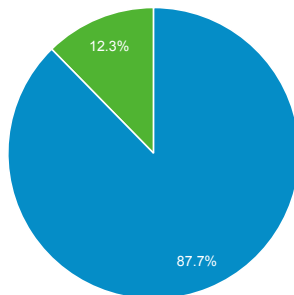

Pageviews

7,184
% of Total: 100.00% (7,184)

Unique Visitors

1,969
% of Total: 100.00% (1,969)

Avg. Pages / Visit

3.29
Site Avg: 3.29 (0.00%)

Avg. Time on Page

00:00:46
Site Avg: 00:00:46 (0.00%)

Bounce Rate

57.99%
Site Avg: 57.99% (0.00%)

New vs. Returned Visitors

■ New Visitor ■ Returning Visitor

Avg. Visits per Visitor

■ 1 ■ 2 ■ Other

Total Pageviews

Page Title	Pageviews	Bounce Rate
Welcome to FLETA — Federal Law Enforcement Training Accreditation	1,292	40.52%
Accredited Programs — Federal Law Enforcement Training Accreditation	630	71.75%
Training — Federal Law Enforcement Training Accreditation	433	20.00%
About FLETA — Federal Law Enforcement Training Accreditation	326	44.74%
Accredited Academies — Federal Law Enforcement Training Accreditation	272	41.86%