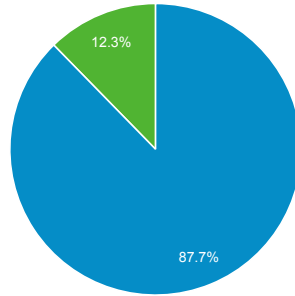

Pageviews

7,535
% of Total: 100.00% (7,535)

Unique Visitors

1,981
% of Total: 100.00% (1,981)

Avg. Pages / Visit

3.37
Site Avg: 3.37 (0.00%)

Avg. Time on Page

00:00:47
Site Avg: 00:00:47 (0.00%)

Bounce Rate

60.56%
Site Avg: 60.56% (0.00%)

New vs. Returned Visitors

■ New Visitor ■ Returning Visitor

Avg. Visits per Visitor

■ 1 ■ 2 ■ Other

Total Pageviews

Page Title	Pageviews	Bounce Rate
Welcome to FLETA — Federal Law Enforcement Training Accreditation	1,177	41.69%
Accredited Programs — Federal Law Enforcement Training Accreditation	711	69.31%
Training — Federal Law Enforcement Training Accreditation	498	50.00%
About FLETA — Federal Law Enforcement Training Accreditation	291	36.84%
Accredited Academies — Federal Law Enforcement Training Accreditation	290	43.64%