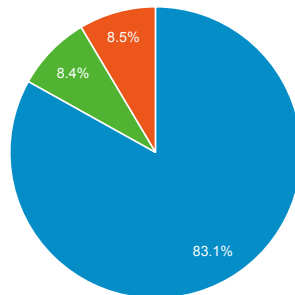

Bounce Rate

60.56%
Site Avg: 60.56% (0.00%)

New vs. Returned Visitors

■ New Visitor ■ Returning Visitor

Avg. Visits per Visitor

■ 1 ■ 2 ■ Other

Total Pageviews

Page Title	Pageviews	Bounce Rate
Welcome to FLETA — Federal Law Enforcement Training Accreditation	1,177	41.69%
Accredited Programs — Federal Law Enforcement Training Accreditation	711	69.31%
Training — Federal Law Enforcement Training Accreditation	498	50.00%
About FLETA — Federal Law Enforcement Training Accreditation	291	36.84%
Accredited Academies — Federal Law Enforcement Training Accreditation	290	43.64%

Visits by Social Network

Social Network	Sessions
Facebook	2
StumbleUpon	2
LinkedIn	1
Yahoo! Bookmarks	1

Visits and Bounce Rate by Source / Medium

Source / Medium	Sessions	Bounce Rate
google / organic	1,360	64.34%
(direct) / (none)	397	52.14%
bing / organic	131	57.25%
r.search.yahoo.com / referral	44	50.00%
fletc.gov / referral	40	52.50%
dhs.gov / referral	36	55.56%
yahoo / organic	36	75.00%
vaww.little-rock.med.va.gov / referral	29	44.83%
semalt.com / referral	20	100.00%
forums.officer.com / referral	17	41.18%