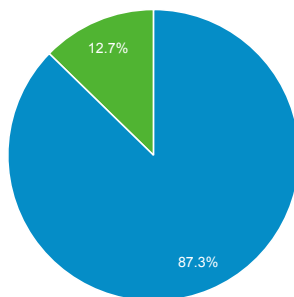

FLETA.GOV Web Performance Metrics

May 1, 2014 - May 31, 2014

All Sessions
100.00%

+ Add Segment

Total Visits

2,217
% of Total: 100.00% (2,217)

Avg. Visit Duration

00:01:49
Site Avg: 00:01:49 (0.00%)

Pageviews

7,173
% of Total: 100.00% (7,173)

Unique Visitors

1,950
% of Total: 100.00% (1,950)

Avg. Pages / Visit

3.24
Site Avg: 3.24 (0.00%)

Avg. Time on Page

00:00:49
Site Avg: 00:00:49 (0.00%)

Bounce Rate

57.47%
Site Avg: 57.47% (0.00%)

New vs. Returned Visitors

New Visitor Returning Visitor