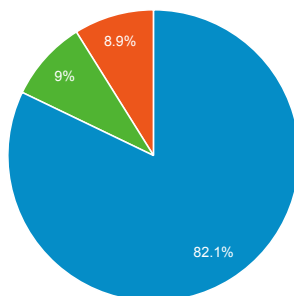

Avg. Visits per Visitor

1 2 Other

Total Pageviews

Page Title	Pageviews	Bounce Rate
Welcome to FLETA — Federal Law Enforcement Training Accreditation	1,208	38.91%
Accredited Programs — Federal Law Enforcement Training Accreditation	716	66.92%
Training — Federal Law Enforcement Training Accreditation	487	16.67%
About FLETA — Federal Law Enforcement Training Accreditation	309	40.00%
Accredited Academies — Federal Law Enforcement Training Accreditation	267	45.95%

Visits by Social Network

Social Network	Sessions
Facebook	5
StumbleUpon	3

Visits and Bounce Rate by Source / Medium

Source / Medium	Sessions	Bounce Rate
google / organic	1,341	60.18%
(direct) / (none)	410	47.80%
bing / organic	149	60.40%
yahoo / organic	61	62.30%
fletc.gov / referral	52	48.08%
vaww.little-rock.med.va.gov / referral	37	40.54%
en.wikipedia.org / referral	28	75.00%
dhs.gov / referral	18	33.33%
forums.officer.com / referral	16	50.00%
wood.army.mil / referral	12	58.33%