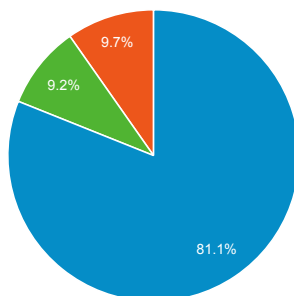

Bounce Rate

58.63%
Site Avg: 58.63% (0.00%)

New vs. Returned Visitors

New Visitor Returning Visitor

Avg. Visits per Visitor

1 2 Other

Total Pageviews

Page Title	Pageviews	Bounce Rate
Welcome to FLETA — Federal Law Enforcement Training Accreditation	705	41.40%
Accredited Programs — Federal Law Enforcement Training Accreditation	467	68.73%
FLETA	341	35.53%
Training — Federal Law Enforcement Training Accreditation	264	50.00%
Accredited Programs FLETA	252	48.39%

Visits by Social Network

Social Network	Sessions
Facebook	11
StumbleUpon	3

Visits and Bounce Rate by Source / Medium

Source / Medium	Sessions	Bounce Rate
google / organic	1,184	60.64%
(direct) / (none)	361	54.29%
bing / organic	99	54.55%
forums.officer.com / referral	80	76.25%
yahoo / organic	74	55.41%
fletc.gov / referral	67	52.24%
vaww.little-rock.med.va.gov / referral	22	31.82%
en.wikipedia.org / referral	20	50.00%
wood.army.mil / referral	15	66.67%
dhs.gov / referral	14	28.57%