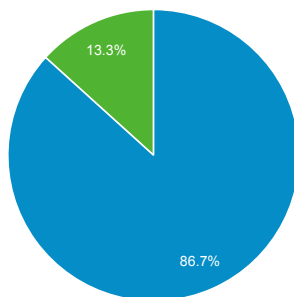

Pageviews

6,252
% of Total: 100.00% (6,252)

Unique Visitors

1,754
% of Total: 100.00% (1,754)

Avg. Pages / Visit

3.10
Site Avg: 3.10 (0.00%)

Avg. Time on Page

00:00:55
Site Avg: 00:00:55 (0.00%)

Bounce Rate

58.63%
Site Avg: 58.63% (0.00%)

New vs. Returned Visitors

New Visitor Returning Visitor

Avg. Visits per Visitor

1 2 Other

Total Pageviews

Page Title	Pageviews	Bounce Rate
Welcome to FLETA — Federal Law Enforcement Training Accreditation	705	41.40%
Accredited Programs — Federal Law Enforcement Training Accreditation	467	68.73%
FLETA	341	35.53%
Training — Federal Law Enforcement Training Accreditation	264	50.00%
Accredited Programs FLETA	252	48.39%